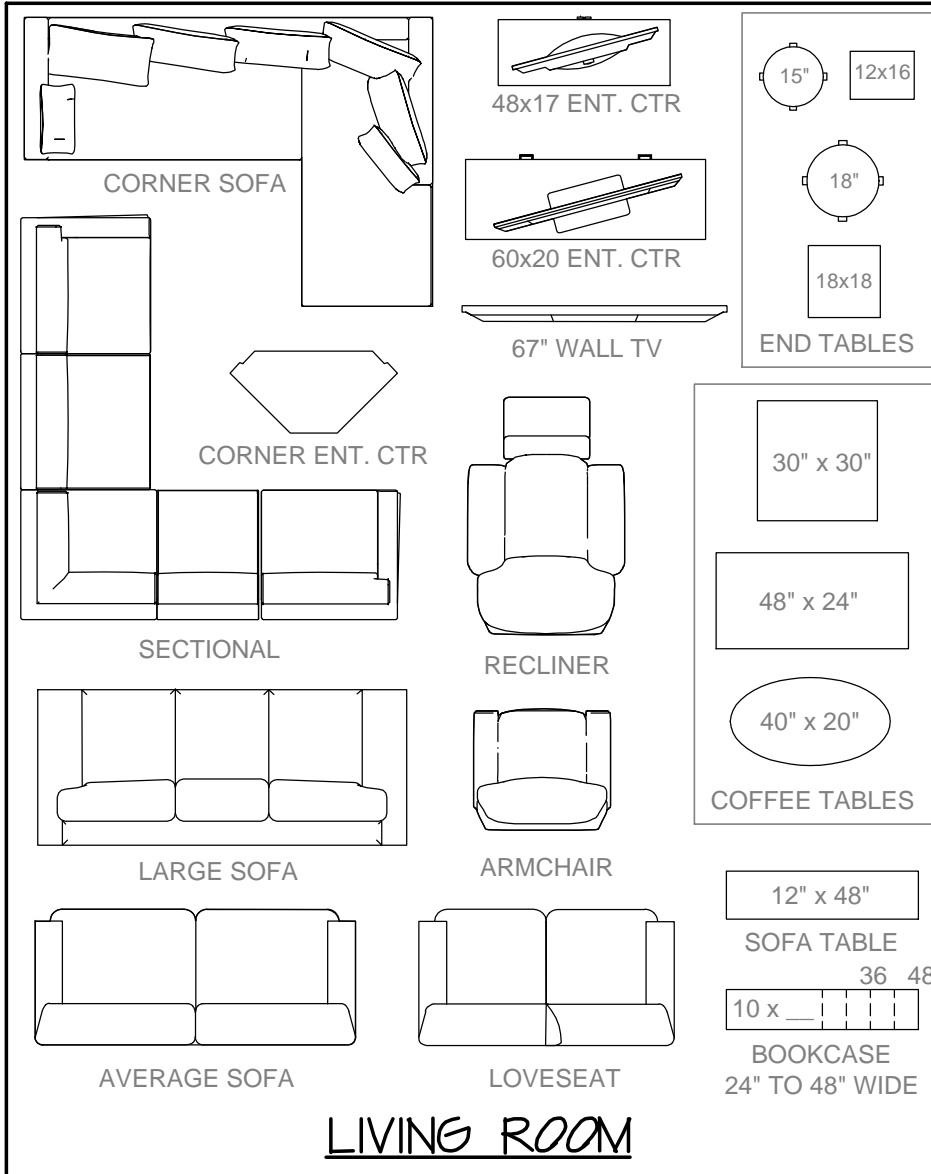

SCALE:
1/4" = 1'-0"

PLOTTED:
Jul 21, 2023

SHEET:
A1.5

Copyright © 2023

Blank Second Floor Plan

Mirrored Second Floor Plan

BLANK SECOND FLOOR PLAN
STUDY PLAN PACKAGE
FOR THE
Phoenix 1010

For 3d Walkthroughs, see our Compact Home Plans channel on YouTube

LIVING ROOM

DINING ROOM

OUTDOOR

BEDROOM

HINTS:

1. SCISSORS ARE BEST FOR CUTTING OUT ROUND OBJECTS. FOR RECTANGULAR OBJECTS, TRY A BLADE (X-ACTO KNIFE, BOX CUTTER, RAZOR BLADE, ETC.) AND A STRAIGHTEDGE. YOU CAN CUT ON A KITCHEN CUTTING BOARD, THE BACK OF A PAD OF PAPER, OR EVEN A COUPLE LAYERS OF CEREAL BOX.
2. WITH A BUNCH OF LITTLE RECTANGLES SHUFFLED AROUND ON A BLANK PLAN, YOU CAN EASILY LOSE TRACK OF WHAT'S WHAT. MAKE SURE EVERYTHING IS LABELED.
3. DON'T HESITATE TO MEASURE YOUR OWN PRIZED FURNITURE AND RECREATE IT IN MINIATURE USING THE SCALE TO THE RIGHT. JUST CUT OUT THE SCALE AND THE GENERIC RECTANGLE AND MEASURE THE SIZE RECTANGLE YOU'RE CREATING.
4. ADD A BLANK SHEET UNDER THIS PRINTOUT BEFORE CUTTING IF YOU NEED MULTIPLES OF ANYTHING. (ONLY WORKS WITH A BLADE RATHER THAN SCISSORS.)

DATE: Oct 2020
SCALE: 1/4" = 1'-0"
PLOTTED: Jul 21, 2023
SHEET: A1.7

Copyright © 2023