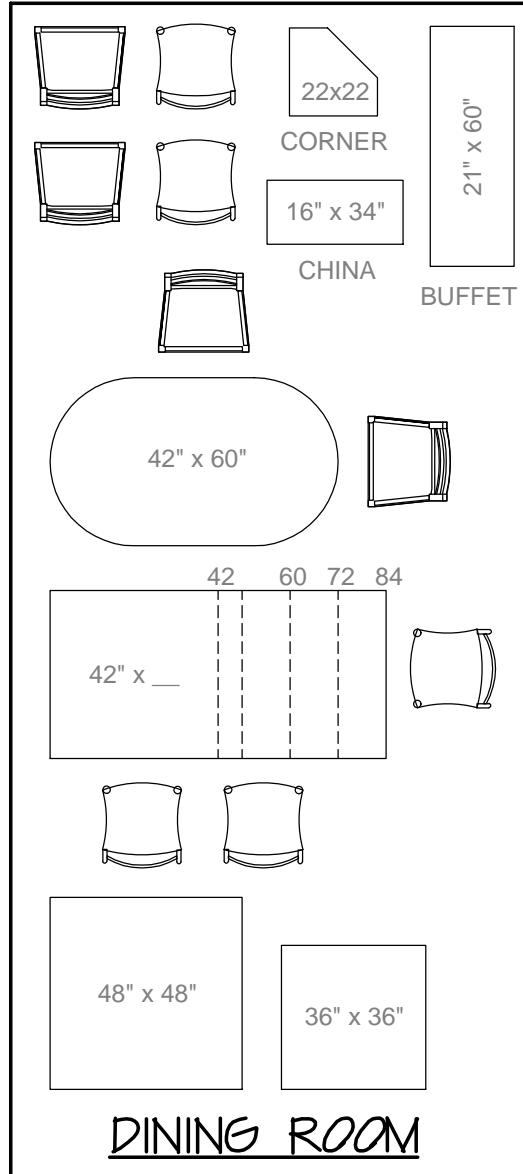

SCALE:
1/4" = 1'-0"

PLOTTED:
Jul 21, 2023

SHEET:
A1.5

Copyright © 2023

Blank Second Floor Plan

Mirrored Second Floor Plan

BLANK SECOND FLOOR PLAN
STUDY PLAN PACKAGE
FOR THE
Phoenix 1010

For 3d Walkthroughs, see our Compact Home Plans channel on YouTube

Compact Home Plans
309 Windsor Ave
Centreville, MD 21617
301-529-2368
compacthomeplans.com
steve@compacthomeplans.com

DATE:
Oct 2020
SCALE:
1/4" = 1'-0"
PLOTTED:
Jul 21, 2023
SHEET:
A1.6

Copyright © 2023

LIVING ROOM

DINING ROOM

OUTDOOR

BEDROOM

HINTS:

1. SCISSORS ARE BEST FOR CUTTING OUT ROUND OBJECTS. FOR RECTANGULAR OBJECTS, TRY A BLADE (X-ACTO KNIFE, BOX CUTTER, RAZOR BLADE, ETC.) AND A STRAIGHTEDGE. YOU CAN CUT ON A KITCHEN CUTTING BOARD, THE BACK OF A PAD OF PAPER, OR EVEN A COUPLE LAYERS OF CEREAL BOX.
2. WITH A BUNCH OF LITTLE RECTANGLES SHUFFLED AROUND ON A BLANK PLAN, YOU CAN EASILY LOSE TRACK OF WHAT'S WHAT. MAKE SURE EVERYTHING IS LABELED.
3. DON'T HESITATE TO MEASURE YOUR OWN PRIZED FURNITURE AND RECREATE IT IN MINIATURE USING THE SCALE TO THE RIGHT. JUST CUT OUT THE SCALE AND THE GENERIC RECTANGLE AND MEASURE THE SIZE RECTANGLE YOU'RE CREATING.
4. ADD A BLANK SHEET UNDER THIS PRINTOUT BEFORE CUTTING IF YOU NEED MULTIPLES OF ANYTHING. (ONLY WORKS WITH A BLADE RATHER THAN SCISSORS.)

DATE: Oct 2020
SCALE: 1/4" = 1'-0"
PLOTTED: Jul 21, 2023
SHEET: A1.7

Copyright © 2023