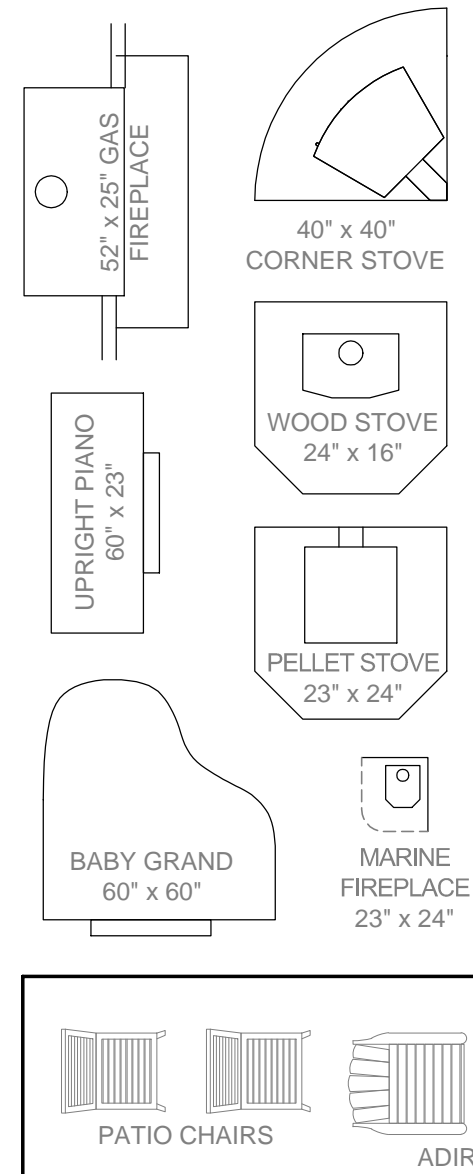

SCALE:
1/4" = 1'-0"

PLOTTED:
Jul 21, 2023

SHEET:
A1.5

Copyright © 2023

Blank Second Floor Plan

Mirrored Second Floor Plan

BLANK SECOND FLOOR PLAN
STUDY PLAN PACKAGE
FOR THE
Phoenix 1010

For 3d Walkthroughs, see our Compact Home Plans channel on YouTube

Compact Home Plans
309 Windsor Ave
Centreville, MD 21617
301-529-2368
compacthomeplans.com
steve@compacthomeplans.com

DATE:
Oct 2020
SCALE:
1/4" = 1'-0"
PLOTTED:
Jul 21, 2023
SHEET:
A1.6

Copyright © 2023

LIVING ROOM

DINING ROOM

OUTDOOR

BEDROOM

HINTS:

1. SCISSORS ARE BEST FOR CUTTING OUT ROUND OBJECTS. FOR RECTANGULAR OBJECTS, TRY A BLADE (X-ACTO KNIFE, BOX CUTTER, RAZOR BLADE, ETC.) AND A STRAIGHTEDGE. YOU CAN CUT ON A KITCHEN CUTTING BOARD, THE BACK OF A PAD OF PAPER, OR EVEN A COUPLE LAYERS OF CEREAL BOX.
2. WITH A BUNCH OF LITTLE RECTANGLES SHUFFLED AROUND ON A BLANK PLAN, YOU CAN EASILY LOSE TRACK OF WHAT'S WHAT. MAKE SURE EVERYTHING IS LABELED.
3. DON'T HESITATE TO MEASURE YOUR OWN PRIZED FURNITURE AND RECREATE IT IN MINIATURE USING THE SCALE TO THE RIGHT. JUST CUT OUT THE SCALE AND THE GENERIC RECTANGLE AND MEASURE THE SIZE RECTANGLE YOU'RE CREATING.
4. ADD A BLANK SHEET UNDER THIS PRINTOUT BEFORE CUTTING IF YOU NEED MULTIPLES OF ANYTHING. (ONLY WORKS WITH A BLADE RATHER THAN SCISSORS.)

DATE: Oct 2020
SCALE: 1/4" = 1'-0"
PLOTTED: Jul 21, 2023
SHEET: A1.7

Copyright © 2023