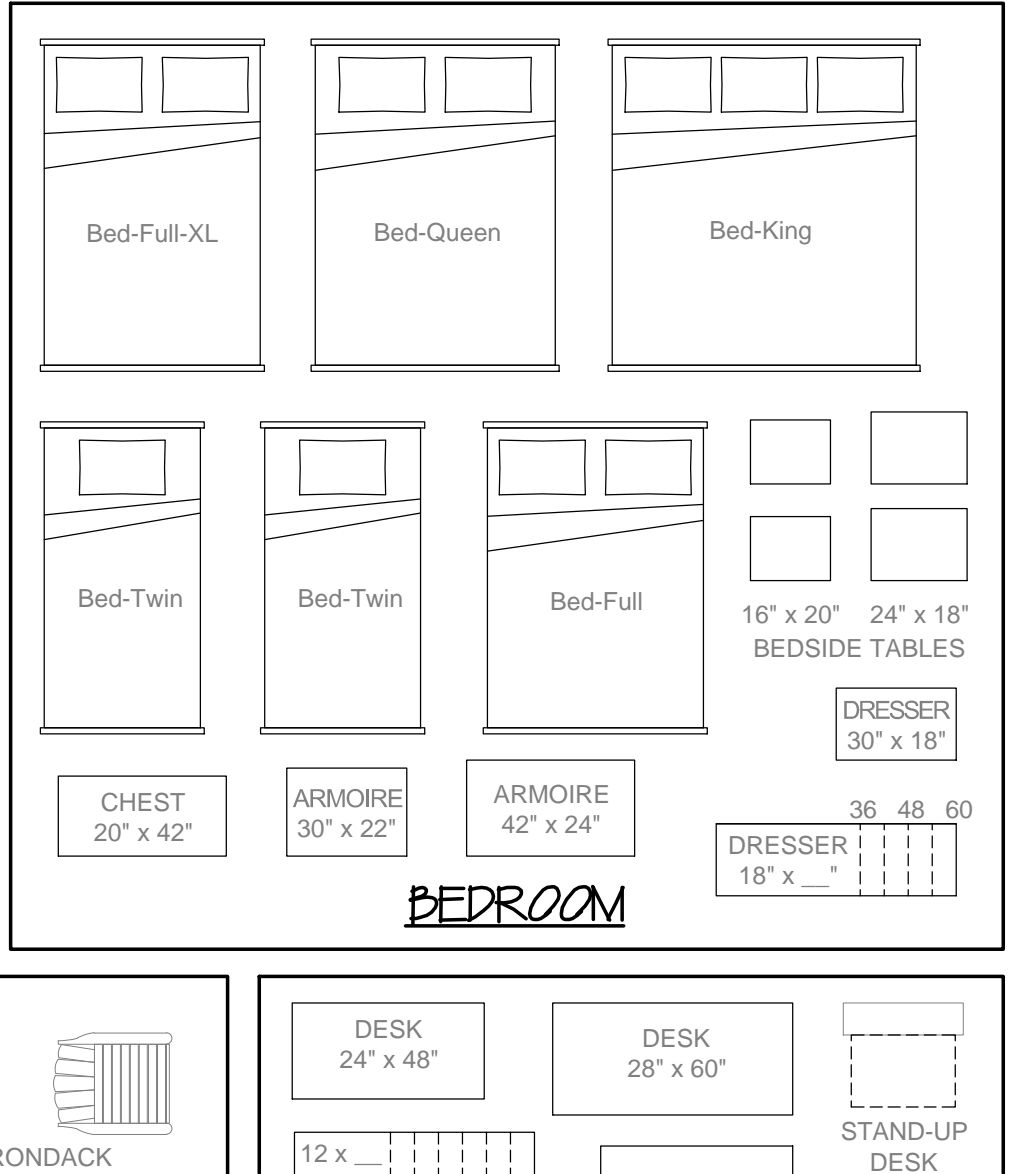

OUTDOOR

BEDROOM

HINTS:

1. SCISSORS ARE BEST FOR CUTTING OUT ROUND OBJECTS. FOR RECTANGULAR OBJECTS, TRY A BLADE (X-ACTO KNIFE, BOX CUTTER, RAZOR BLADE, ETC.) AND A STRAIGHTEDGE. YOU CAN CUT ON A KITCHEN CUTTING BOARD, THE BACK OF A PAD OF PAPER, OR EVEN A COUPLE LAYERS OF CEREAL BOX.
2. WITH A BUNCH OF LITTLE RECTANGLES SHUFFLED AROUND ON A BLANK PLAN, YOU CAN EASILY LOSE TRACK OF WHAT'S WHAT. MAKE SURE EVERYTHING IS LABELED.
3. DON'T HESITATE TO MEASURE YOUR OWN PRIZED FURNITURE AND RECREATE IT IN MINIATURE USING THE SCALE TO THE RIGHT. JUST CUT OUT THE SCALE AND THE GENERIC RECTANGLE AND MEASURE THE SIZE RECTANGLE YOU'RE CREATING.
4. ADD A BLANK SHEET UNDER THIS PRINTOUT BEFORE CUTTING IF YOU NEED MULTIPLES OF ANYTHING. (ONLY WORKS WITH A BLADE RATHER THAN SCISSORS.)