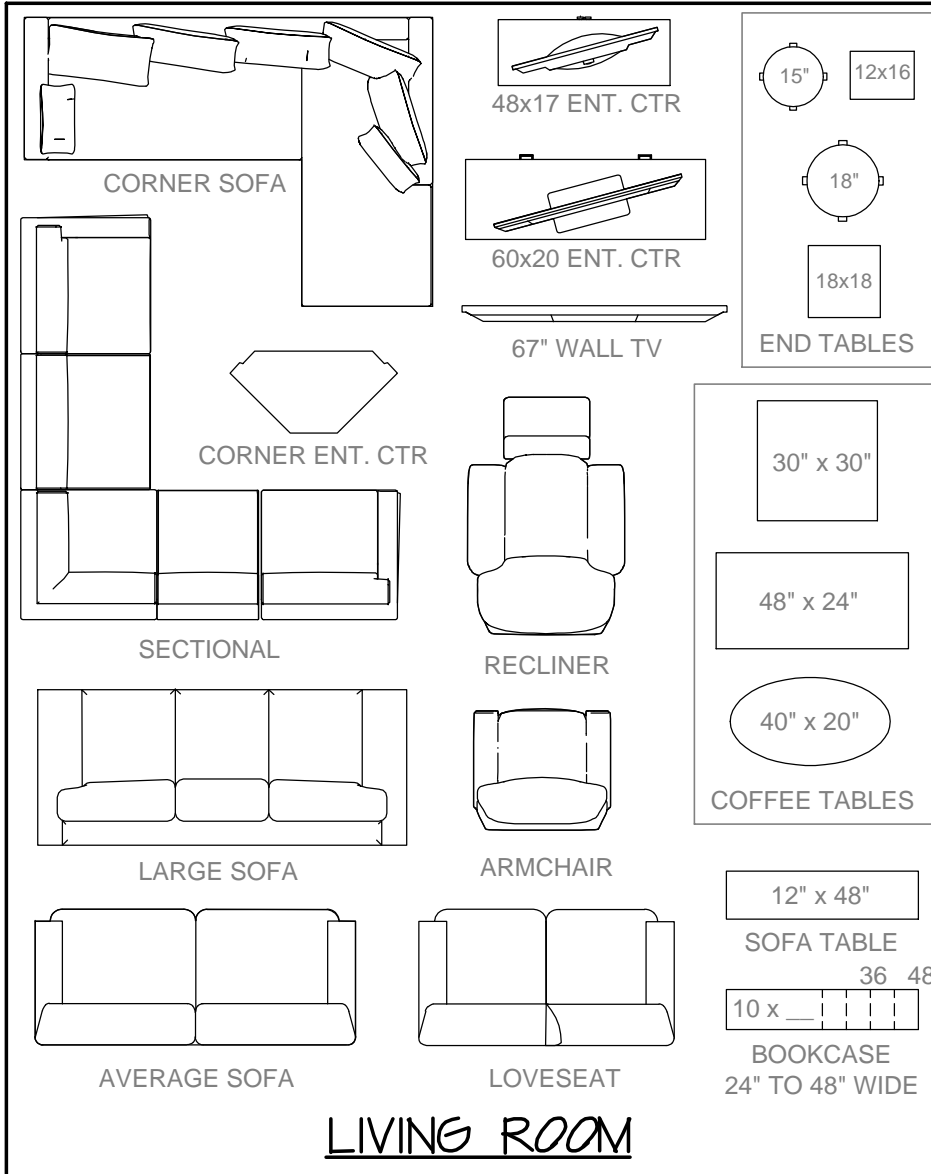

DATE:
FEB 2022

SCALE:
1/4" = 1'-0"

PLOTTED:
Jul 21, 2023

SHEET:
A1.4

Copyright © 2023

LIVING ROOM

DINING ROOM

OUTDOOR

BEDROOM

HINTS:

1. SCISSORS ARE BEST FOR CUTTING OUT ROUND OBJECTS. FOR RECTANGULAR OBJECTS, TRY A BLADE (X-ACTO KNIFE, BOX CUTTER, RAZOR BLADE, ETC.) AND A STRAIGHTEDGE. YOU CAN CUT ON A KITCHEN CUTTING BOARD, THE BACK OF A PAD OF PAPER, OR EVEN A COUPLE LAYERS OF CEREAL BOX.
2. WITH A BUNCH OF LITTLE RECTANGLES SHUFFLED AROUND ON A BLANK PLAN, YOU CAN EASILY LOSE TRACK OF WHAT'S WHAT. MAKE SURE EVERYTHING IS LABELED.
3. DON'T HESITATE TO MEASURE YOUR OWN PRIZED FURNITURE AND RECREATE IT IN MINIATURE USING THE SCALE TO THE RIGHT. JUST CUT OUT THE SCALE AND THE GENERIC RECTANGLE AND MEASURE THE SIZE RECTANGLE YOU'RE CREATING.
4. ADD A BLANK SHEET UNDER THIS PRINTOUT BEFORE CUTTING IF YOU NEED MULTIPLES OF ANYTHING. (ONLY WORKS WITH A BLADE RATHER THAN SCISSORS.)

DATE: FEB 2022
SCALE: 1/4" = 1'-0"
PLOTTED: Jul 21, 2023
SHEET: A1.5

Copyright © 2023