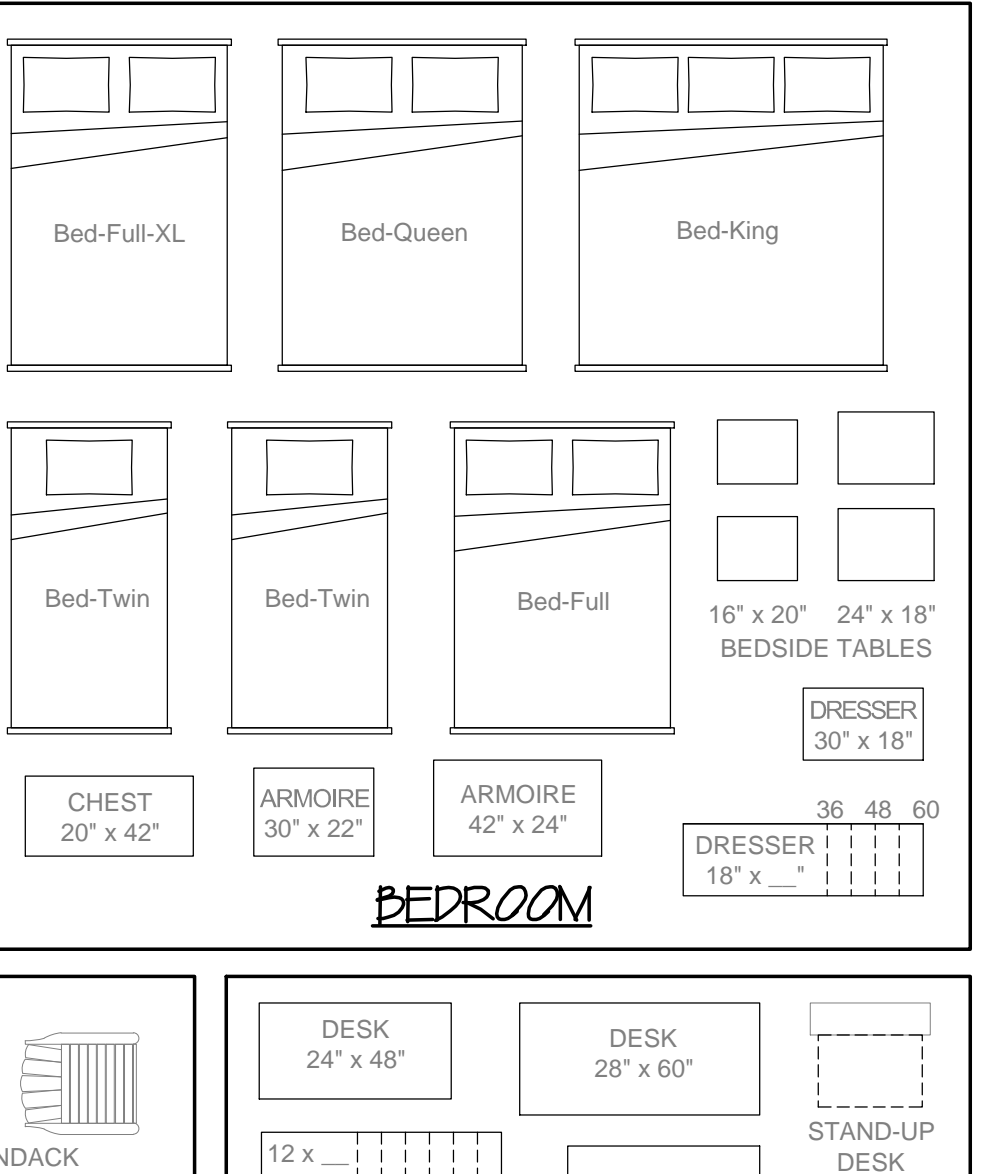

DATE:
FEB 2022

SCALE:
1/4" = 1'-0"

PLOTTED:
Jul 21, 2023

SHEET:
A1.4

Copyright © 2023

LIVING ROOM

DINING ROOM

OUTDOOR

BEDROOM

HINTS:

1. SCISSORS ARE BEST FOR CUTTING OUT ROUND OBJECTS. FOR RECTANGULAR OBJECTS, TRY A BLADE (X-ACTO KNIFE, BOX CUTTER, RAZOR BLADE, ETC.) AND A STRAIGHTEDGE. YOU CAN CUT ON A KITCHEN CUTTING BOARD, THE BACK OF A PAD OF PAPER, OR EVEN A COUPLE LAYERS OF CEREAL BOX.
2. WITH A BUNCH OF LITTLE RECTANGLES SHUFFLED AROUND ON A BLANK PLAN, YOU CAN EASILY LOSE TRACK OF WHAT'S WHAT. MAKE SURE EVERYTHING IS LABELED.
3. DON'T HESITATE TO MEASURE YOUR OWN PRIZED FURNITURE AND RECREATE IT IN MINIATURE USING THE SCALE TO THE RIGHT. JUST CUT OUT THE SCALE AND THE GENERIC RECTANGLE AND MEASURE THE SIZE RECTANGLE YOU'RE CREATING.
4. ADD A BLANK SHEET UNDER THIS PRINTOUT BEFORE CUTTING IF YOU NEED MULTIPLES OF ANYTHING. (ONLY WORKS WITH A BLADE RATHER THAN SCISSORS.)

DATE: FEB 2022
SCALE: 1/4" = 1'-0"
PLOTTED: Jul 21, 2023
SHEET: A1.5

Copyright © 2023