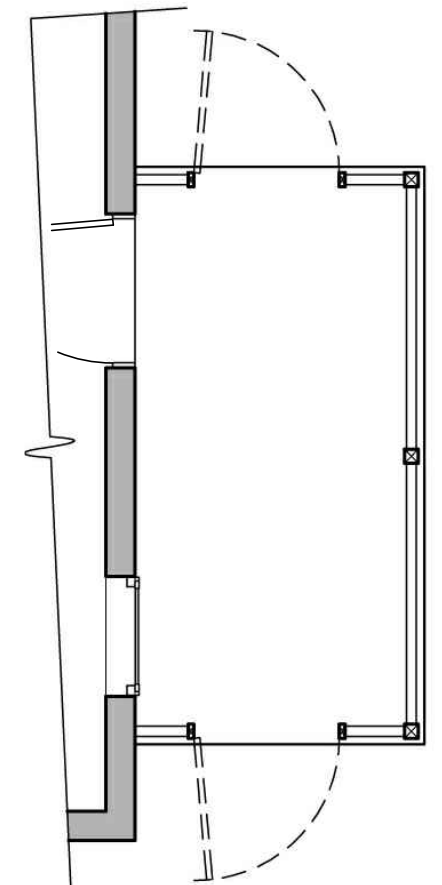

First Floor Plan

Alternate 6' x 12' Porch

BLANK FLOOR PLAN
STUDY PLAN PACKAGE

FOR THE

Windsor 485

For 3d Walkthroughs, see our Compact Home Plans channel on YouTube

Compact Home Plans
309 Windsor Ave
Centreville, MD 21617
301-529-2368
compacthomeplans.com
steve@compacthomeplans.com

DATE:
FEB 2022

SCALE:
1/4" = 1'-0"

PLOTTED:
Jul 21, 2023

SHEET:
A1.4

Copyright © 2023

First Floor Plan

Alternate 6' x 12' Porch

MIRRORED FLOOR PLANS
STUDY PLAN PACKAGE

DATE:
FEB 2022

SCALE:
1/4" = 1'-0"

PLOTTED:
Jul 21, 2023

SHEET:
A1.4

Copyright © 2023

LIVING ROOM

DINING ROOM

OUTDOOR

DATE: FEB 2022
SCALE: 1/4" = 1'-0"
PLOTTED: Jul 21, 2023
SHEET: A1.5

Copyright © 2023