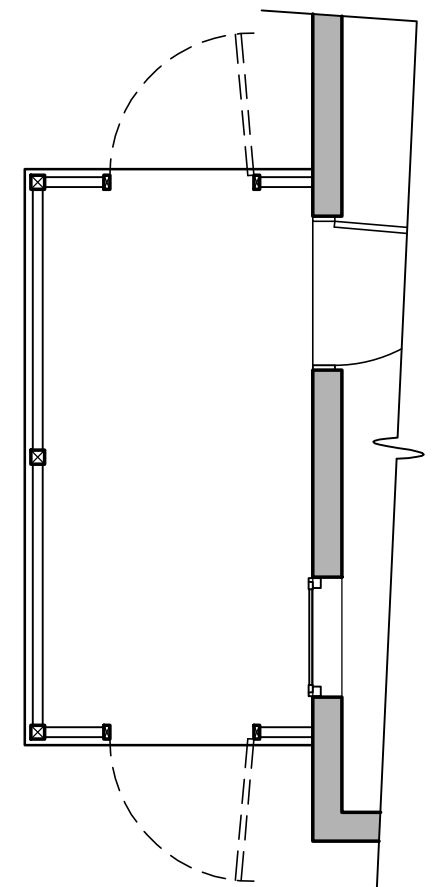

First Floor Plan

Alternate 6' x 12' Porch

BLANK FLOOR PLAN
STUDY PLAN PACKAGE

FOR THE

Windsor 485

For 3d Walkthroughs, see our Compact Home Plans channel on YouTube

Compact Home Plans
309 Windsor Ave
Centreville, MD 21617
301-529-2368
compacthomeplans.com
steve@compacthomeplans.com

DATE:
FEB 2022

SCALE:
1/4" = 1'-0"

PLOTTED:
Jul 21, 2023

SHEET:
A1.4

Copyright © 2023

First Floor Plan

Alternate 6' x 12' Porch

MIRRORED FLOOR PLANS
STUDY PLAN PACKAGE

DATE: FEB 2022
SCALE: 1/4" = 1'-0"
PLOTTED: Jul 21, 2023
SHEET: A1.5

Copyright © 2023