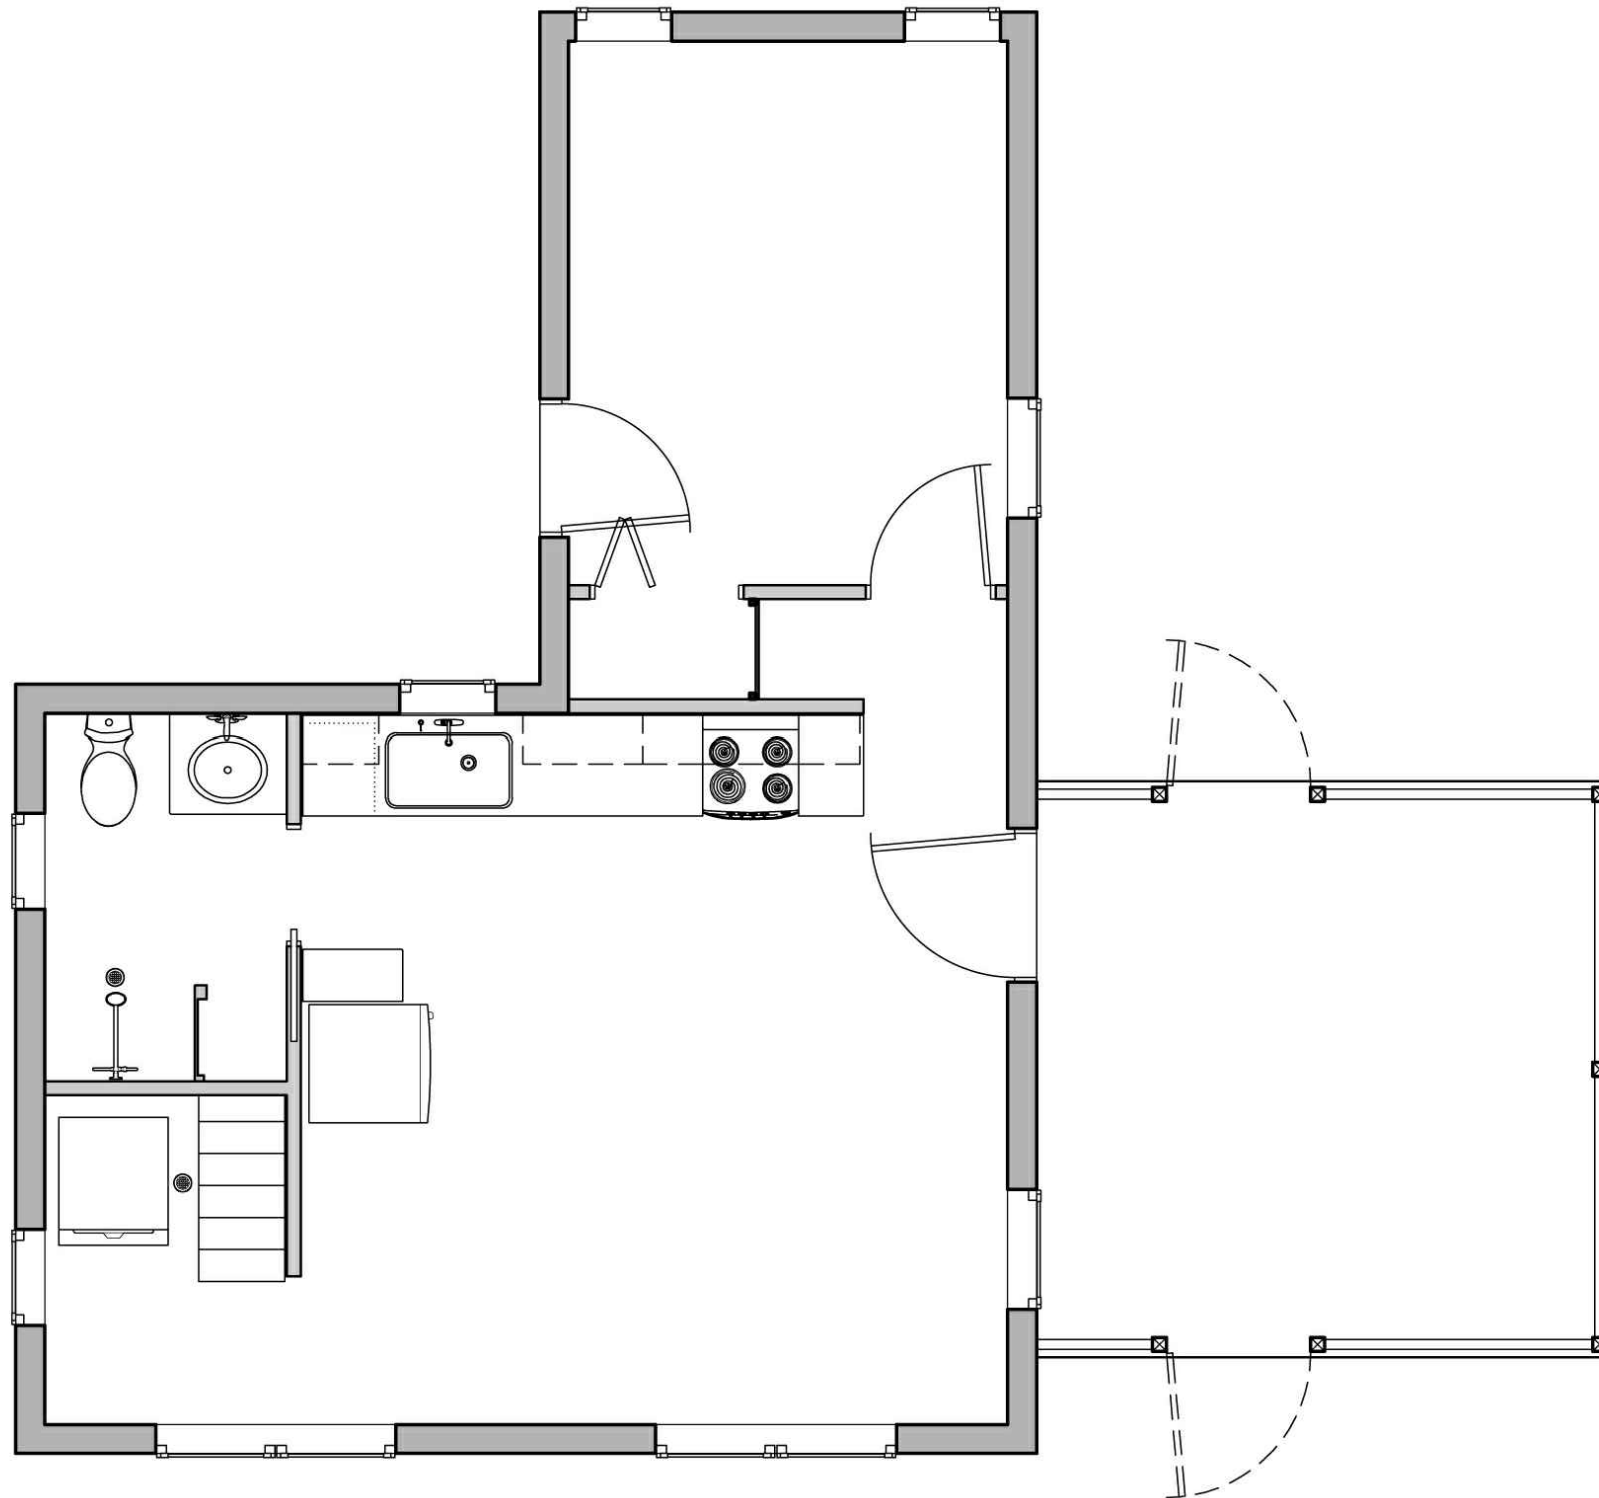

First Floor Plan

Alternate 6' x 12' Porch

BLANK FLOOR PLAN
STUDY PLAN PACKAGE

FOR THE

Windsor 485

For 3d Walkthroughs, see our Compact Home Plans channel on YouTube

Compact Home Plans
309 Windsor Ave
Centreville, MD 21617
301-529-2368
compacthomeplans.com
steve@compacthomeplans.com

DATE:
FEB 2022

SCALE:
1/4" = 1'-0"

PLOTTED:
Jul 21, 2023

SHEET:
A1.4

Copyright © 2023

First Floor Plan

Alternate 6' x 12' Porch

MIRRORED FLOOR PLANS
STUDY PLAN PACKAGE

DATE:
FEB 2022

SCALE:
1/4" = 1'-0"

PLOTTED:
Jul 21, 2023

SHEET:
A1.4

Copyright © 2023

LIVING ROOM

DINING ROOM

OUTDOOR

DATE: FEB 2022
SCALE: 1/4" = 1'-0"
PLOTTED: Jul 21, 2023
SHEET: A1.5

Copyright © 2023