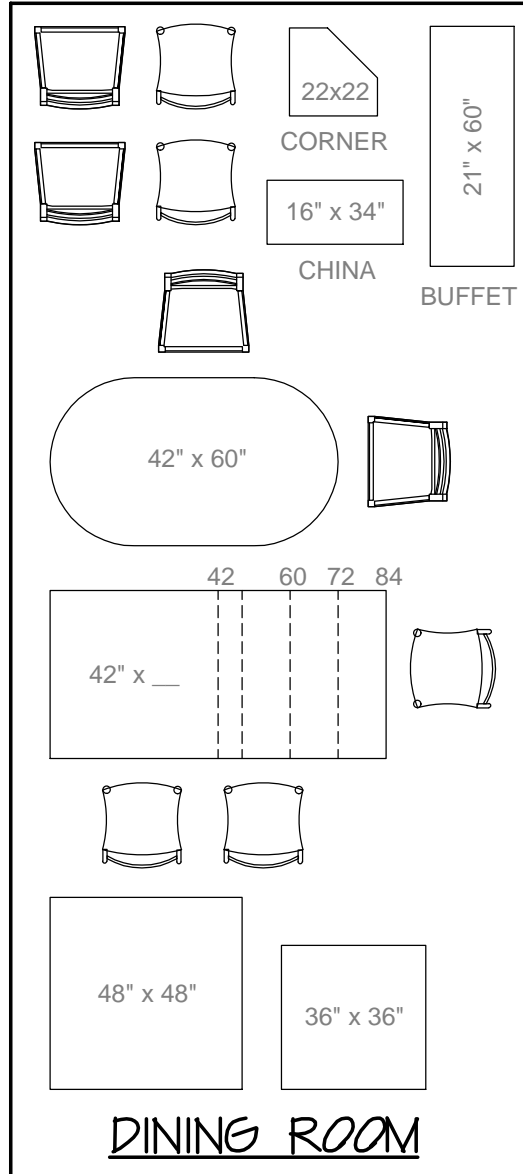

DATE:
FEB 2022

SCALE:
1/4" = 1'-0"

PLOTTED:
Jul 21, 2023

SHEET:
A1.4

Copyright © 2023

LIVING ROOM

DINING ROOM

OUTDOOR

BEDROOM

HINTS:

1. SCISSORS ARE BEST FOR CUTTING OUT ROUND OBJECTS. FOR RECTANGULAR OBJECTS, TRY A BLADE (X-ACTO KNIFE, BOX CUTTER, RAZOR BLADE, ETC.) AND A STRAIGHTEDGE. YOU CAN CUT ON A KITCHEN CUTTING BOARD, THE BACK OF A PAD OF PAPER, OR EVEN A COUPLE LAYERS OF CEREAL BOX.
2. WITH A BUNCH OF LITTLE RECTANGLES SHUFFLED AROUND ON A BLANK PLAN, YOU CAN EASILY LOSE TRACK OF WHAT'S WHAT. MAKE SURE EVERYTHING IS LABELED.
3. DON'T HESITATE TO MEASURE YOUR OWN PRIZED FURNITURE AND RECREATE IT IN MINIATURE USING THE SCALE TO THE RIGHT. JUST CUT OUT THE SCALE AND THE GENERIC RECTANGLE AND MEASURE THE SIZE RECTANGLE YOU'RE CREATING.
4. ADD A BLANK SHEET UNDER THIS PRINTOUT BEFORE CUTTING IF YOU NEED MULTIPLES OF ANYTHING. (ONLY WORKS WITH A BLADE RATHER THAN SCISSORS.)

DATE: FEB 2022
SCALE: 1/4" = 1'-0"
PLOTTED: Jul 21, 2023
SHEET: A1.5

Copyright © 2023