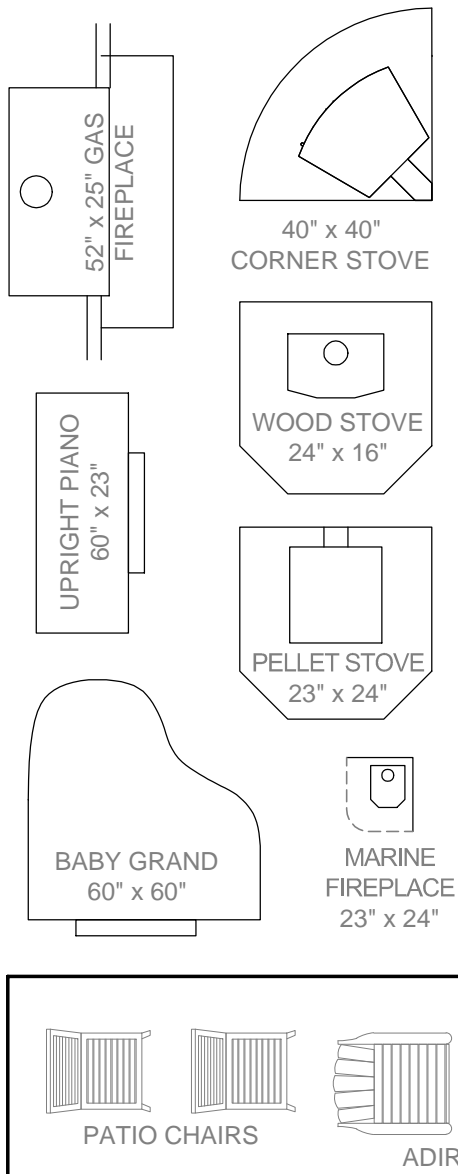

DATE:
FEB 2022

SCALE:
1/4" = 1'-0"

PLOTTED:
Jul 21, 2023

SHEET:
A1.4

Copyright © 2023

LIVING ROOM

DINING ROOM

OUTDOOR

BEDROOM

HINTS:

1. SCISSORS ARE BEST FOR CUTTING OUT ROUND OBJECTS. FOR RECTANGULAR OBJECTS, TRY A BLADE (X-ACTO KNIFE, BOX CUTTER, RAZOR BLADE, ETC.) AND A STRAIGHTEDGE. YOU CAN CUT ON A KITCHEN CUTTING BOARD, THE BACK OF A PAD OF PAPER, OR EVEN A COUPLE LAYERS OF CEREAL BOX.
2. WITH A BUNCH OF LITTLE RECTANGLES SHUFFLED AROUND ON A BLANK PLAN, YOU CAN EASILY LOSE TRACK OF WHAT'S WHAT. MAKE SURE EVERYTHING IS LABELED.
3. DON'T HESITATE TO MEASURE YOUR OWN PRIZED FURNITURE AND RECREATE IT IN MINIATURE USING THE SCALE TO THE RIGHT. JUST CUT OUT THE SCALE AND THE GENERIC RECTANGLE AND MEASURE THE SIZE RECTANGLE YOU'RE CREATING.
4. ADD A BLANK SHEET UNDER THIS PRINTOUT BEFORE CUTTING IF YOU NEED MULTIPLES OF ANYTHING. (ONLY WORKS WITH A BLADE RATHER THAN SCISSORS.)

DATE: FEB 2022
SCALE: 1/4" = 1'-0"
PLOTTED: Jul 21, 2023
SHEET: A1.5

Copyright © 2023